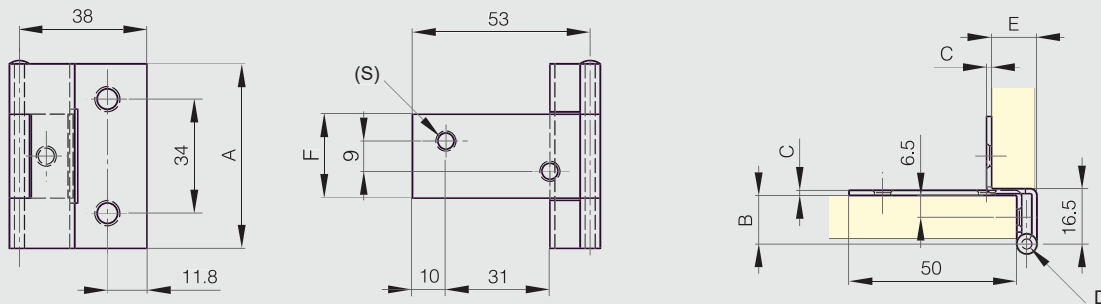

Small butt hinges with two cranked leaves and removable pin 55 x 38 mm

Removable pin.

Part number	Material	Finish	A	B	C	D	E	F	S	Pin material	Weight (g)
60-1-3323	steel	chrome plated	55	14.5	1.5	3	13.5	25	4	nickel plated steel	56
60-1-3325	steel	brass	55	14.5	1.5	3	13.5	25	4	brass plated steel	56

Small butt hinge with two cranked leaves 55 x 53.7 mm

Removable pin.

Part number	Material	Finish	A	B	C	D	E	F	S	Pin material	Note	Weight (g)
60-1-3303	steel	chrome plated	55	14.5	1.5	3	13.5	25	4.75	nickel plated steel	removable pin	65