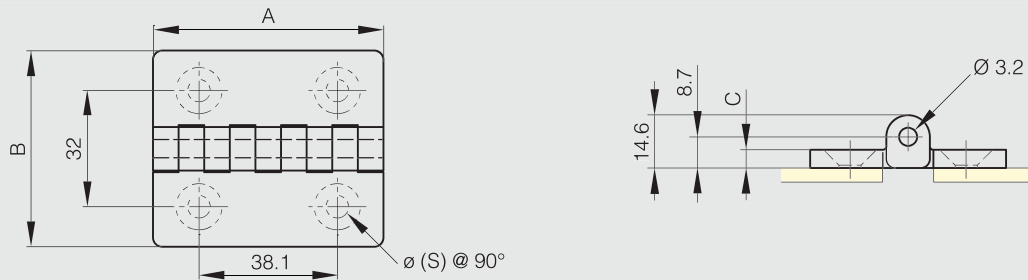

Plastic hinge 63.5 mm long

Same material for pin and leaves.

Part number	Material	Finish	A	B	C	S	Note	Weight (g)
54-7-3028	polyethylene	natural	63.5	54	5	6.2	drilled	20

Plastic hinges 63.5 mm long with reversed leaves

Same material for pin and leaves.

Part number	Material	Finish	A	B	C	Weight (g)
54-7-3023	polypropylene	white	63.5	54	5	20
54-7-3027	polycarbonate	transparent	63.5	54	5	26