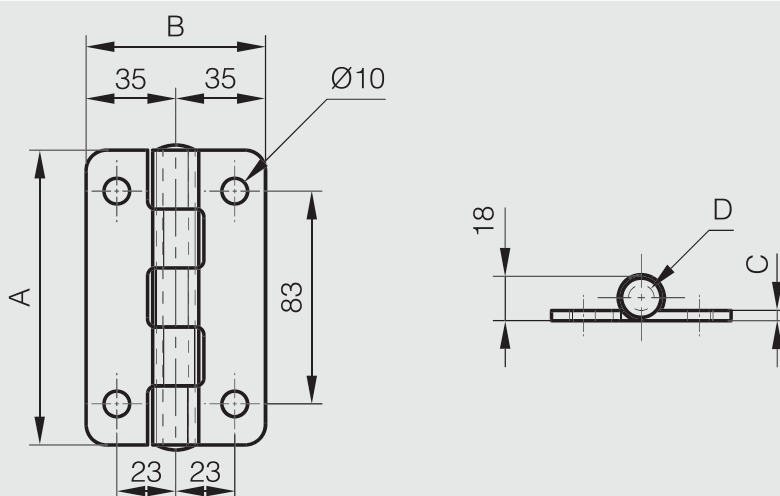

Heavy duty hinge 115 x 70 mm - 5 knuckles

304 stainless steel riveted pin.

	Part number	Material	Finish	A	B	C	D	Weight (g)
NEW	52-1-4141	304 stainless steel	brightened	115	70	4	10	420

Heavy duty hinge 115 x 125 mm - 5 knuckles

304 stainless steel riveted pin.

	Part number	Material	Finish	A	B	C	D	Weight (g)
NEW	52-1-4139	304 stainless steel	brightened	115	125	4	10	570