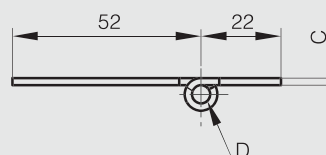

### Hinges 62 x 74 mm

Part number	Material	Finish	A	B	C	D	Weight (g)
52-1-3769	304 stainless steel	raw	62	74	2	4.9	60

### Hinge 20 x 65 mm

Part number	Material	Finish	A	B	C	D	S	Weight (g)
52-1-4013	304 stainless steel	raw	20	65	1	2	4	11