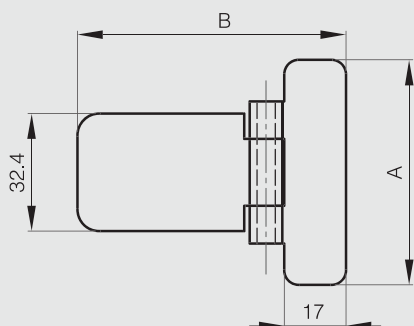

### Hinges 62 x 74 mm

Part number	Material	Finish	A	B	C	D	Weight (g)
52-1-3769	304 stainless steel	raw	62	74	2	4.9	60

### Hinge 20 x 65 mm

Part number	Material	Finish	A	B	C	D	S	Weight (g)
52-1-4013	304 stainless steel	raw	20	65	1	2	4	11