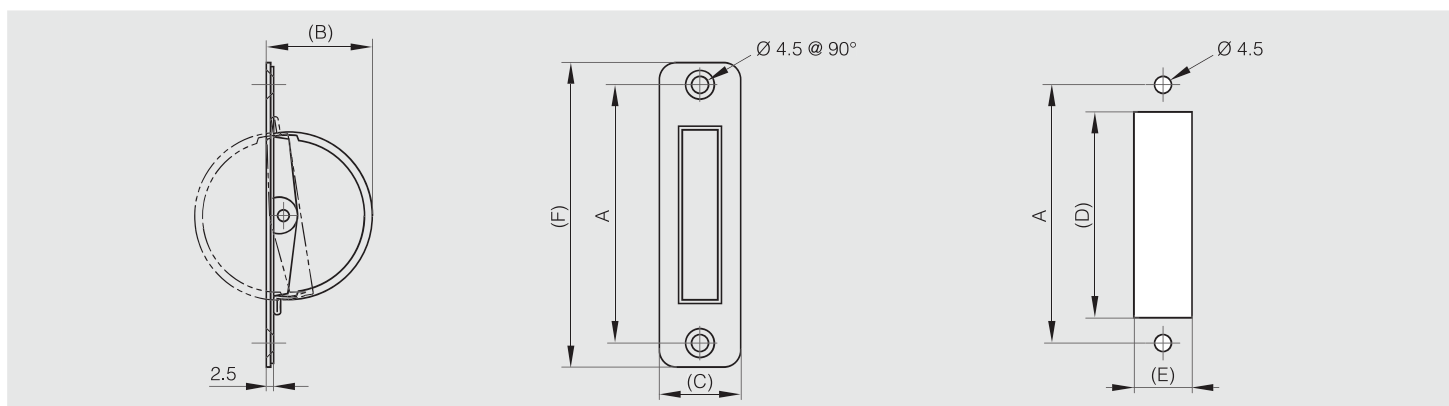

Flush handles

Retractable flush handles in stainless steel

Part number	Material	Finish	A	B	C	D	E	F	Weight (g)
19-7-3813	304 stainless steel	satin	76	36	24	60	18	90	46
19-7-3814	304 stainless steel	satin	94	42	24	72	18	110	55

Bolt-on flush handle 120 x 60 mm

Part number	Material	Finish	A	B	C	Weight (g)
19-7-3831	304 stainless steel	satin	120	60	15	54