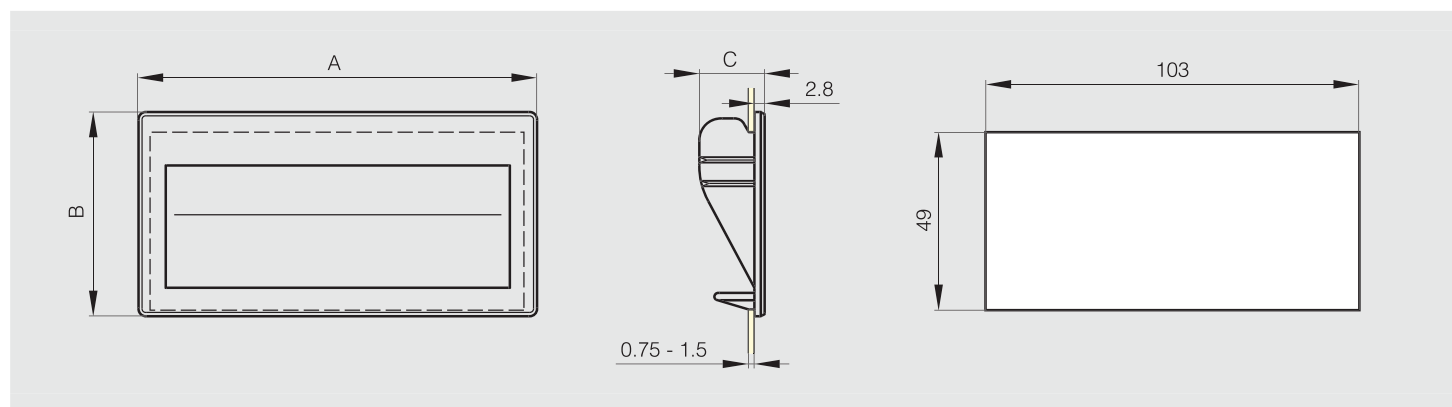

Flush handles with fixing clips

Flush handle with fixing clips 110 x 56.3 mm

Door thickness: 0.75 to 1.5 mm.
Supplied with fixing clips.

Part number	Material	Finish	A	B	C	Weight (g)
19-7-3688	ABS	black	110	56.3	18	32

Flush handle with fixing clips 187 x 79 mm

Door thickness: 1.5 to 2 mm.
Supplied with fixing clips.

Part number	Material	Finish	A	B	C	Weight (g)
19-7-3689	ABS	black	187	79	22	85