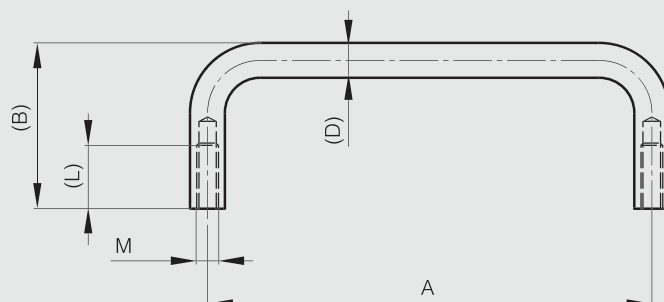

Rear mounted grab handles 92 and 108 mm

ALU 

Part number	Material	Finish	A	B	D	L	M	Weight (g)
19-1-3425	aluminium	polished	92	32	10	10	5	26
19-1-3672	aluminium	polished	108	39	10	10	4	30

Rear mounted grab handles 52 to 120 mm

ALU 

Part number	Material	Finish	A	B	D	L	M	Weight (g)
19-7-3683	aluminium	clear anodised	52	34	8	10	4	14
19-7-3684	aluminium	clear anodised	80	34	8	12	4	17
19-7-3685	aluminium	clear anodised	100	34	8	12	4	20
19-7-3686	aluminium	clear anodised	120	34	8	10	4	23
19-7-3409	aluminium	polished	100	30	7	8	4	14