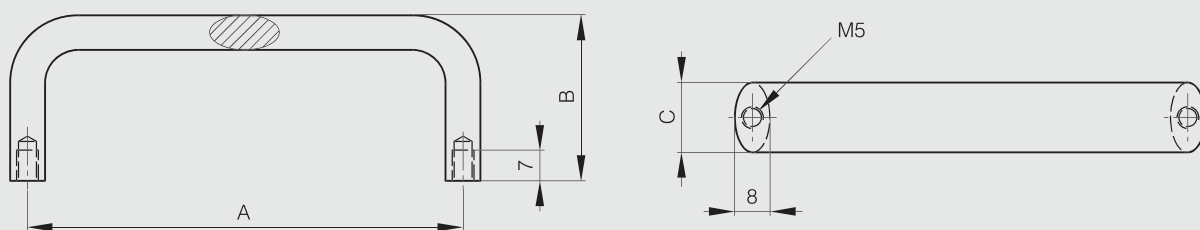

### Black aluminium rear mounted grab handles 75 to 150 mm

ALU 

Part number	Material	Finish	A	B	C	Weight (g)
19-1-9001	aluminium	black painting	75	38	16	34
19-1-9002	aluminium	black painting	100	38	16	45
19-1-9003	aluminium	black painting	150	38	16	68

### Black aluminium rear mounted grab handles 88 to 120 mm

ALU 

Part number	Material	Finish	A	B	F	Weight (g)
19-7-3644	aluminium	matt black	88	40	102	50
19-7-3645	aluminium	matt black	120	40	134	60