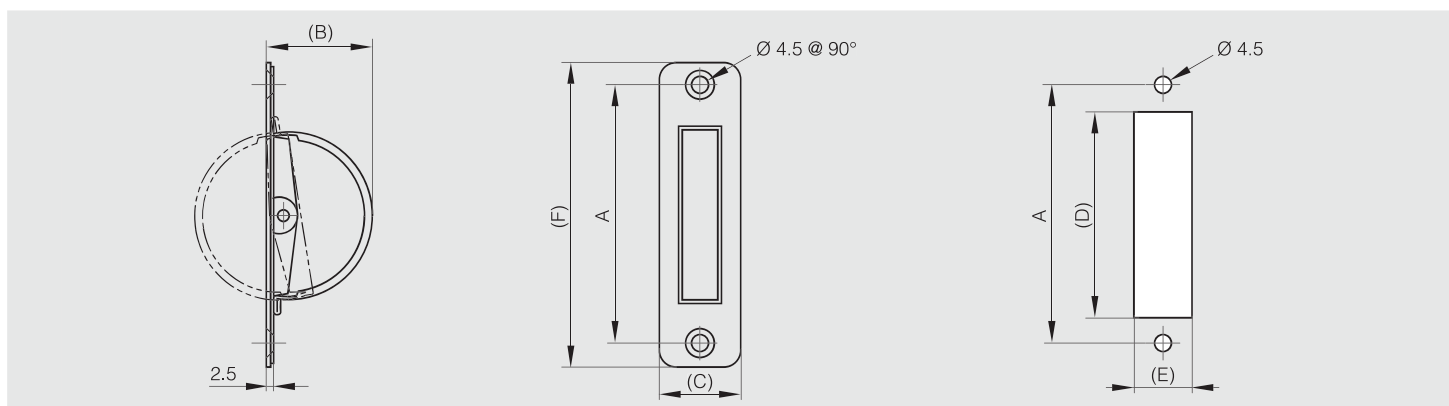

Screw-on flush handles

Retractable flush handles in stainless steel

Part number	Material	Finish	A	B	C	D	E	F	Weight (g)
19-7-3813	304 stainless steel	satin	76	36	24	60	18	90	46
19-7-3814	304 stainless steel	satin	94	42	24	72	18	110	55

Screw-on flush handle 101 x 52 mm

Part number	Material	Finish	A	B	C	Weight (g)
19-7-3642	ABS	grey	101	52	15	20