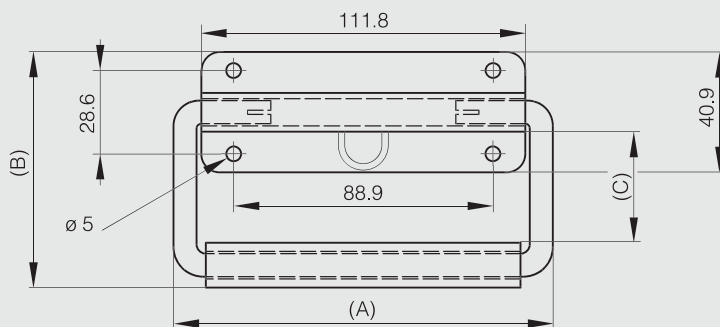

### Drop handle 130 x 80 mm - load 68 kg

Maximum load: 68 kg.  
With 180° stop.  
Rubber grip in neoprene.

STEEL

Part number	Material	Finish	A	B	C	Weight (g)
19-7-3706	steel	zinc plated	130	80	38.1	227

### Black steel folding handle

STEEL  RoHS

Part number	Material	Finish	A	B	Weight (g)
19-1-9006	steel	black epoxy	101.5	37.5	54