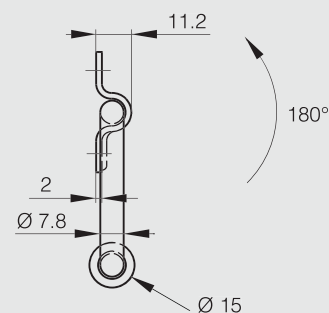

### Drop handle 130 x 80 mm - load 68 kg

Maximum load: 68 kg.  
With 180° stop.  
Rubber grip in neoprene.

STEEL

Part number	Material	Finish	A	B	C	Weight (g)
19-7-3706	steel	zinc plated	130	80	38.1	227

### Black steel folding handle

STEEL  RoHS

Part number	Material	Finish	A	B	Weight (g)
19-1-9006	steel	black epoxy	101.5	37.5	54