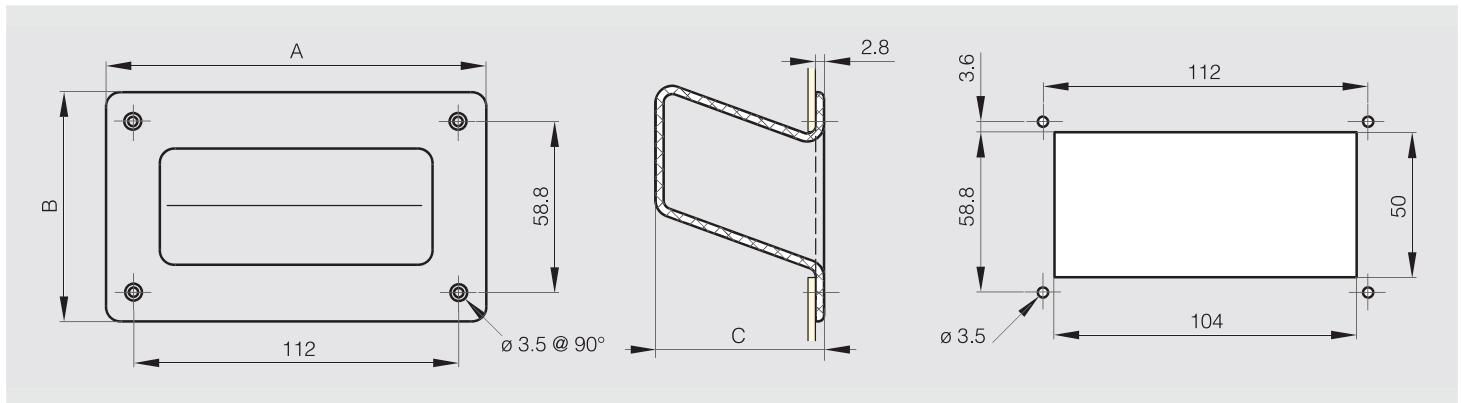

## Screw-on flush handles

### Screw-on flush handle 131 x 79 mm

Part number	Material	Finish	A	B	C	Weight (g)
19-7-3667	ABS	black	131	79	58	45