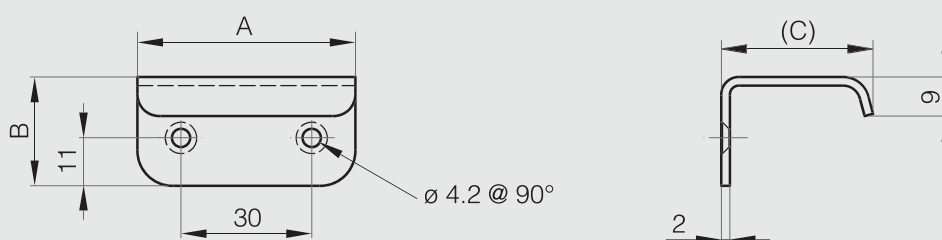

Rear mount grab handles

Rear mounted grab handles 50 mm

STEEL RoHS

Part number	Material	Finish	A	B	C	Weight (g)
19-1-3798	steel	chrome plated	50	25	35	46

Rear mounted grab handles 110 mm

STAINLESS STEEL RoHS

Part number	Material	Finish	A	B	D	L	M	Weight (g)
19-1-3424	304 stainless steel	polished	110	35	8	11	5	61