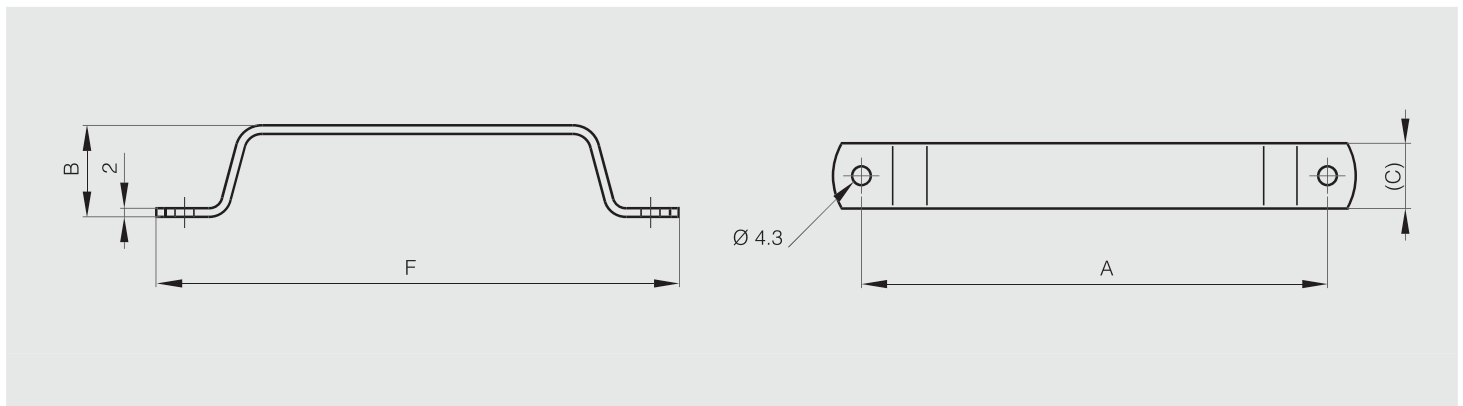

Grab handles

Front mounted grab handles 107 mm in stainless steel

Part number	Material	Finish	A	B	C	F	Weight (g)
19-1-3797	304 stainless steel	deburred	107	21	15	120	32

Front mounted grab handles 106 and 126 mm

Complete with wood screws.

Part number	Material	Finish	A	B	C	D	E	F	G	H	S	Weight (g)
19-7-3694	304 stainless steel	mirror polished	106	27	36	7	5	120	24	12	4.1	131
19-7-3695	304 stainless steel	mirror polished	126	33	45	8	6	150	30	15	5.3	242