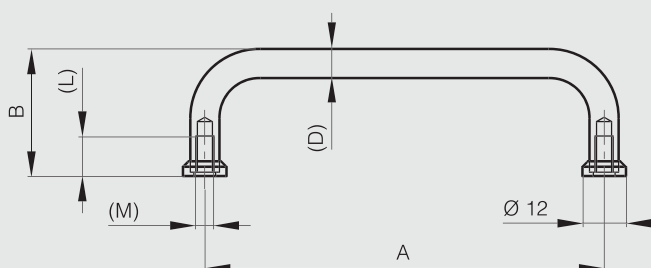

### Rear mounted grab handles 110 mm

Part number	Material	Finish	A	B	D	L	M	Weight (g)
19-1-3424	304 stainless steel	polished	110	35	8	11	5	61

### Rear mounted grab handles 95 to 150 mm

For use with M4 screws (included).

Part number	Material	Finish	A	B	D	L	M	Weight (g)
19-7-3701	304 stainless steel	mirror polished	95	28	9	8	4	76
19-7-3700	304 stainless steel	mirror polished	120	28	9	8	4	88
19-7-3699	304 stainless steel	mirror polished	150	28	9	8	4	103