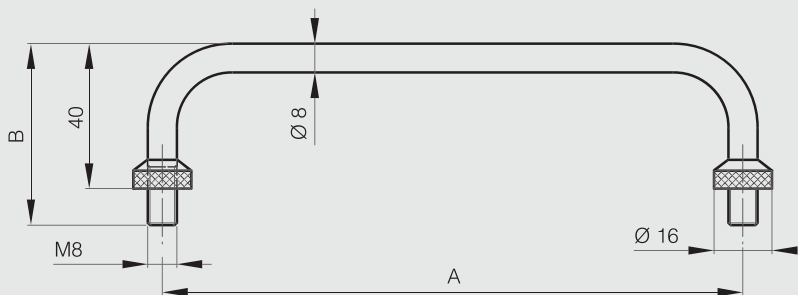

Rear mounted handles

BRASS 

Part number	Material	Finish	A	B	Weight (g)
19-1-3390	brass	chrome plated	160	50	114

Rear mounted grab handles 92 to 200 mm

Complete with M5 screws for 304 stainless steel version (included).

STAINLESS STEEL

Part number	Material	Finish	A	B	C	D	L	Weight (g)
19-1-3833	316 stainless steel	mirror polished	92	32	14.8	7.8	10	120
19-7-3696	304 stainless steel	mirror polished	100	40	14	8	11	120
19-1-3834	316 stainless steel	mirror polished	110	32	14.8	7.8	10	120
19-7-3697	304 stainless steel	mirror polished	150	50	14	8	11	174
19-7-3698	304 stainless steel	mirror polished	200	50	14	8	11	210