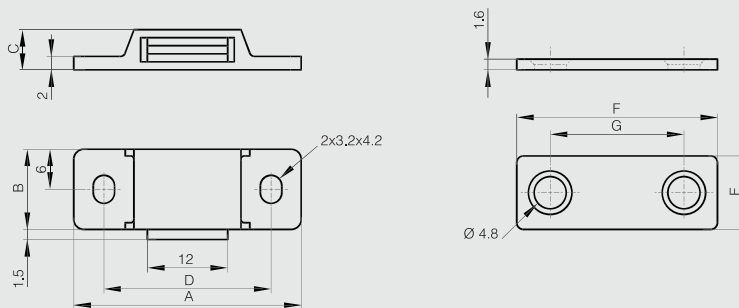

Screw-on magnetic catches

Mini screw-on magnetic catch with counter plate - force 3 kg

Mini magnetic catch is ideal for tight spaces.
 Materials: PBT (polymer), steel, neodymium.
 Counter plate: steel.
 Comes with 4 screws.

Part number	Material	Finish	A	B	C	D	E	F	G	Force	Weight (g)
16-7-4293	polymer	white	34	12	6	25	11	30	20	3kg	13

Screw-on magnetic catch with counterplate - force 3 kg

Part number	Material	Finish	A	B	C	Force	Weight (g)
16-7-3492	polypropylene	white	39.8	13.7	11.7	2 à 3kg	17