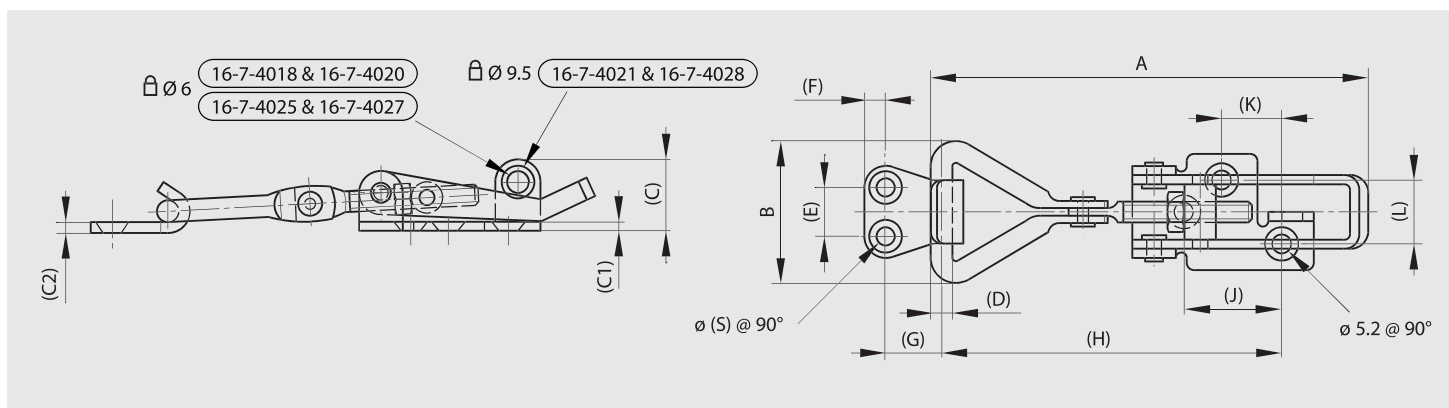

## Toggles latches

### Adjustable toggle latches with strike - padlockable - 82 mm to 118 mm

Part number	Material	Finish	A	B	C	C1	C2	D	E	F	G	H	J	K	L	S	Note	Weight (g)
16-7-4025	304 stainless steel	raw	82	27	19	2	2	4	14	4.5	10	62-72	22	11	14	4	82 < A < 92	48
16-7-4027	304 stainless steel	raw	108	34	17	2.5	3	5	17	6.5	10	85-96	27	16	18	5.2	108 < A < 119	102
16-7-4028	304 stainless steel	raw	118	39	22	3	2.5	6	20	6.5	18	85-96	33	15	20	5.2	118 < A < 129	124

### Adjustable toggle latches with strike - padlockable - 174 mm

Part number	Material	Finish	A	B	C	Note	Weight (g)
16-7-4030	304 stainless steel	raw	174	50	27	174 < A < 186	236