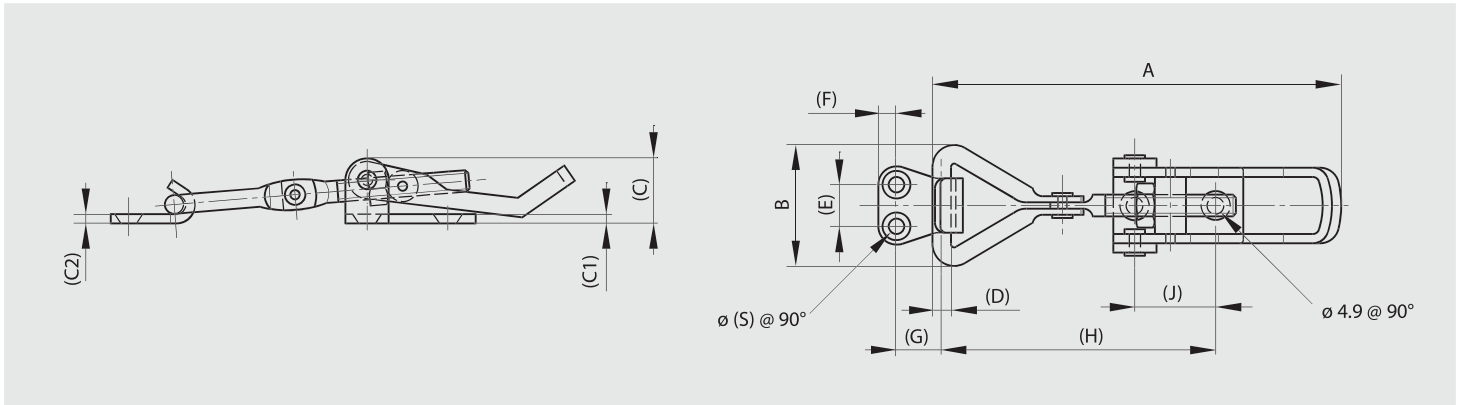

Toggles latches

Adjustable toggle latches with strike 82 mm and 103 mm long

Part number	Material	Finish	A	B	C	C1	C2	D	E	F	G	H	J	S	Note	Weight (g)
16-7-4024	304 stainless steel	raw	82	28	14	2	2	4	14	5	10	52-59	18	4	82 < A < 89	46
16-7-4026	304 stainless steel	raw	103	34	16	2.5	3	5	17	6.5	10	68-86	17	5.2	103 < A < 121	90

Adjustable toggle latch with strike 118 mm

Part number	Material	Finish	A	B	C	Note	Weight (g)
16-7-4029	304 stainless steel	raw	118	40	18	118 < A < 128	130