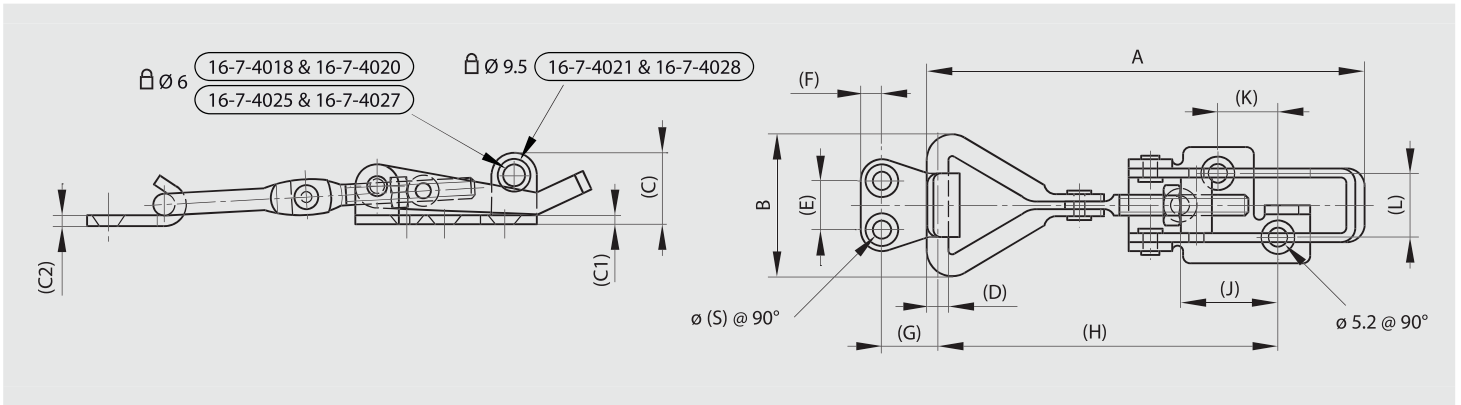

Padlockable toggle latches

Adjustable toggle latches with strike - padlockable - 82 mm to 118 mm

Part number	Material	Finish	A	B	C	C1	C2	D	E	F	G	H	J	K	L	S	Note	Weight (g)
16-7-4018	steel	zinc plated	82	27	19	2	2	4	14	4.5	10	62-72	22	11	14	4	82 < A < 92	48
16-7-4020	steel	zinc plated	108	34	17	2.5	3	5	17	6	10	85-96	27	16	18	5.2	108 < A < 119	102
16-7-4021	steel	zinc plated	118	39	22	3	2.5	6	20	6	18	85-96	33	15	20	5.2	118 < A < 129	124
16-7-4025	304 stainless steel	raw	82	27	19	2	2	4	14	4.5	10	62-72	22	11	14	4	82 < A < 92	48
16-7-4027	304 stainless steel	raw	108	34	17	2.5	3	5	17	6.5	10	85-96	27	16	18	5.2	108 < A < 119	102
16-7-4028	304 stainless steel	raw	118	39	22	3	2.5	6	20	6.5	18	85-96	33	15	20	5.2	118 < A < 129	124

Adjustable toggle latches with strike - padlockable - 174 mm

Part number	Material	Finish	A	B	C	Note	Weight (g)
16-7-4023	steel	zinc plated	174	50	27	174 < A < 186	236
16-7-4030	304 stainless steel	raw	174	50	27	174 < A < 186	236