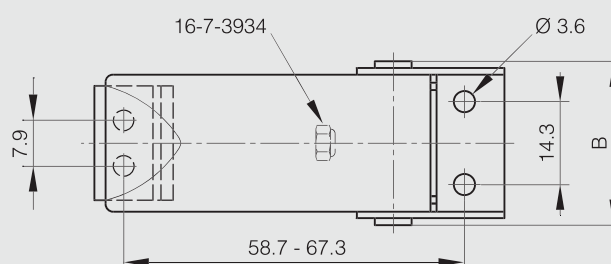

Toggles latches

Adjustable toggle latch without strike 70.6 mm

This latch is used with strike part number 16-7-3940.

STAINLESS
STEEL

Part number	Material	Finish	A	B	C	Weight (g)
16-7-3933	304 stainless steel	raw	70.6	28.2	16	50

Strike for part number 16-7-3933

STAINLESS
STEEL

Part number	Material	Finish	Weight (g)
16-7-3940	304 stainless steel	raw	5