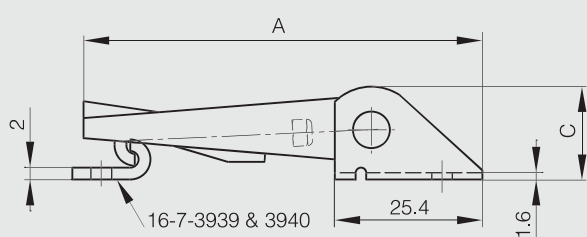

Toggles latches

Adjustable toggle latch without strike 70.6 mm

This latch is used with strike part number 16-7-3940.

STAINLESS
STEEL

Part number	Material	Finish	A	B	C	Weight (g)
16-7-3933	304 stainless steel	raw	70.6	28.2	16	50

Strike for part number 16-7-3933

STAINLESS
STEEL

Part number	Material	Finish	Weight (g)
16-7-3940	304 stainless steel	raw	5