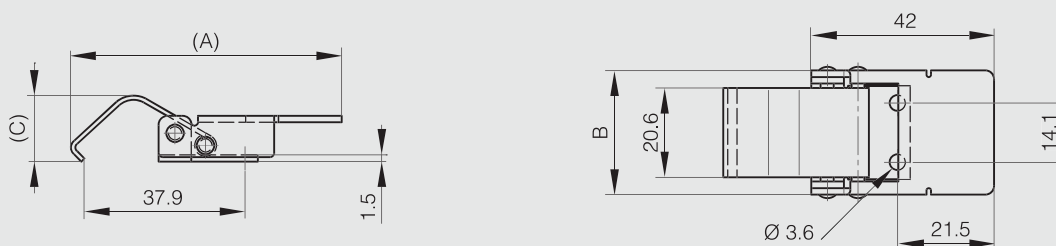

### Toggle latch without strike - 64 mm

Part number	Material	Finish	A	B	C	Weight (g)
16-7-3948	304 stainless steel	raw	64	28.7	14	45

### Toggle latch without strike - 67.6 mm

Part number	Material	Finish	A	B	C	Weight (g)
16-7-3902	304 stainless steel	raw	67.6	25.4	13.7	32