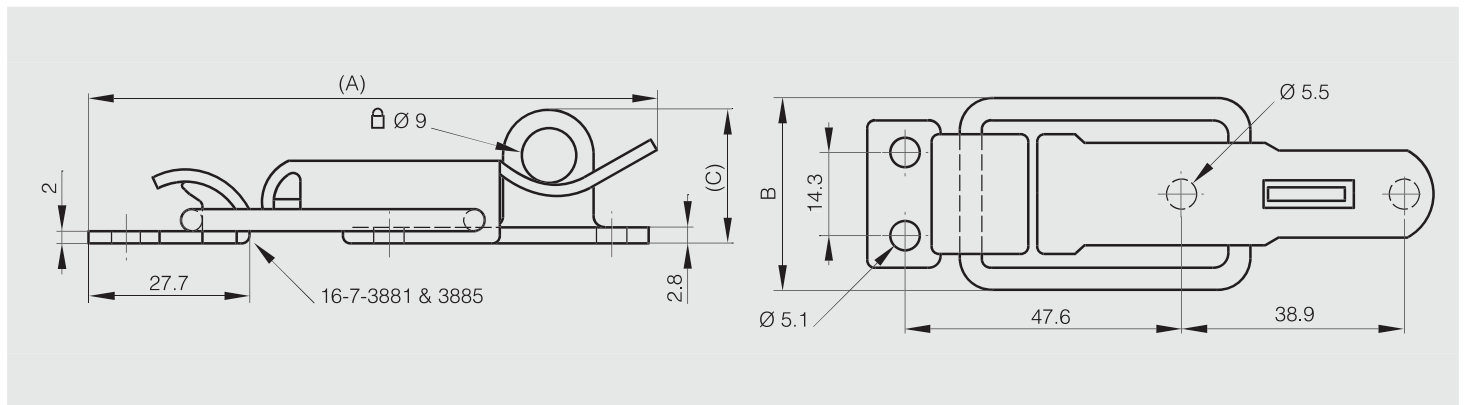

### Padlockable toggle latch - 97.6 mm

This latch is used with strike part number 16-7-3885.

Part number	Material	Finish	A	B	C	Weight (g)
16-7-3884	304 stainless steel	raw	97.5	33	23.1	68

### Strike for part numbers 16-7-3884

Part number	Material	Finish	Weight (g)
16-7-3885	304 stainless steel	raw	9