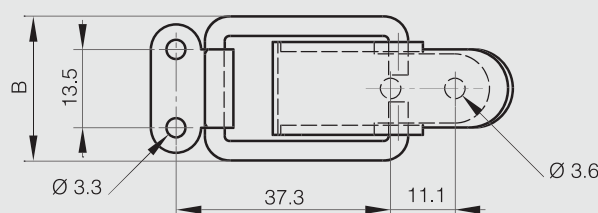

Toggles latches

Toggle latches without strike - 58.1 mm

This latch is used with strike, part number 16-7-3874.

Part number	Material	Finish	A	B	C	Weight (g)
16-7-3876	304 stainless steel	raw	58.1	23.4	12.7	32

Strike for part number 16-7-3876

Part number	Material	Finish	Weight (g)
16-7-3874	304 stainless steel	raw	4