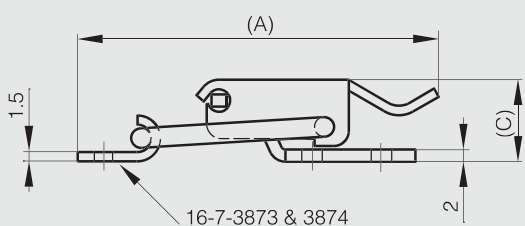

Toggles latches

Toggle latches without strike - 58.1 mm

This latch is used with strike, part number 16-7-3874.

Part number	Material	Finish	A	B	C	Weight (g)
16-7-3876	304 stainless steel	raw	58.1	23.4	12.7	32

Strike for part number 16-7-3876

Part number	Material	Finish	Weight (g)
16-7-3874	304 stainless steel	raw	4