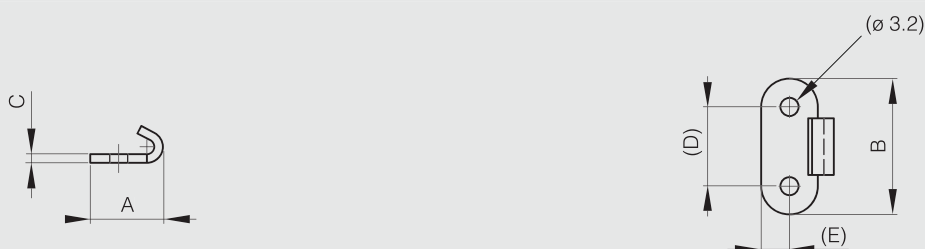

## Toggle latches

### Strikes for part numbers 16-7-3525 and 16-7-3527

Part number	Material	Finish	A	B	C	D	E	Note	Weight (g)
16-7-3531	304 stainless steel	raw	13.4	24	1.5			undrilled	4
16-7-3529	304 stainless steel	raw	13.4	24	1.5	14	5	drilled	4

### Toggle latch with strike - 52 mm

Part number	Material	Finish	A	B	C	Weight (g)
16-7-3846	304 stainless steel	raw	52	41	13.5	23