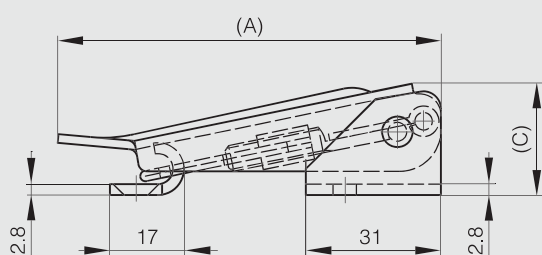

## Adjustable toggle latches

### Adjustable toggle latches with strike 88 mm

Part number	Material	Finish	A	B	C	Weight (g)
16-7-3844	304 stainless steel	raw	88	48.5	26	174

### Adjustable toggle latch with strike - 135 mm

Dimension A is adjustable from 135 mm to 150 mm.

Part number	Material	Finish	A	B	C	Note	Weight (g)
16-7-3842	steel	zinc plated	135	45.5	23	135 < A < 150	170