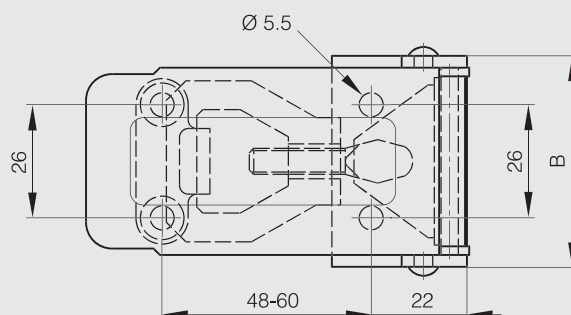

### Adjustable toggle latches with strike 88 mm

Part number	Material	Finish	A	B	C	Weight (g)
16-7-3844	304 stainless steel	raw	88	48.5	26	174

### Adjustable toggle latch with strike - 135 mm

Dimension A is adjustable from 135 mm to 150 mm.

Part number	Material	Finish	A	B	C	Note	Weight (g)
16-7-3842	steel	zinc plated	135	45.5	23	135 < A < 150	170