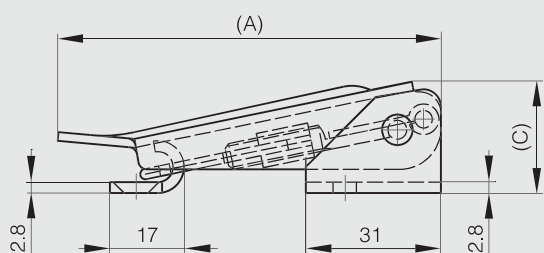

Toggles latches

Adjustable toggle latch with strike 88 mm

Part number	Material	Finish	A	B	C	Weight (g)
16-7-3844	304 stainless steel	raw	88	48.5	26	174

Adjustable toggle latch with strike 138 mm

Dimension A is adjustable from 138 mm to 150 mm.

Part number	Material	Finish	A	B	C	Note	Weight (g)
16-7-3841	304 stainless steel	raw	138	52	18	138 < A < 150	100