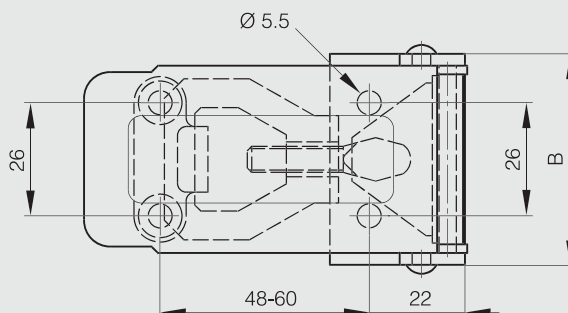

Toggles latches

Adjustable toggle latch with strike 88 mm

Part number	Material	Finish	A	B	C	Weight (g)
16-7-3844	304 stainless steel	raw	88	48.5	26	174

Adjustable toggle latch with strike 138 mm

Dimension A is adjustable from 138 mm to 150 mm.

Part number	Material	Finish	A	B	C	Note	Weight (g)
16-7-3841	304 stainless steel	raw	138	52	18	138 < A < 150	100