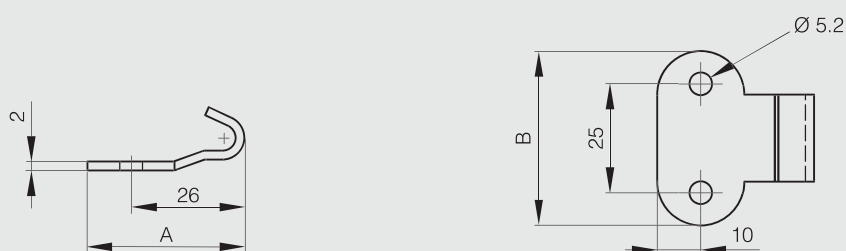

Toggles latches

Other strikes for part number 16-1-4231

Part number	Material	Finish	A	B	Note	Weight (g)
16-7-3751	304 stainless steel	raw	36	40	undrilled	20
16-7-3754	304 stainless steel	raw	36	40	drilled	20

Toggle latch without strike 62.5 mm

Part number	Material	Finish	A	B	C	Weight (g)
16-7-3900	304 stainless steel	raw	62.5	24.4	13.5	27