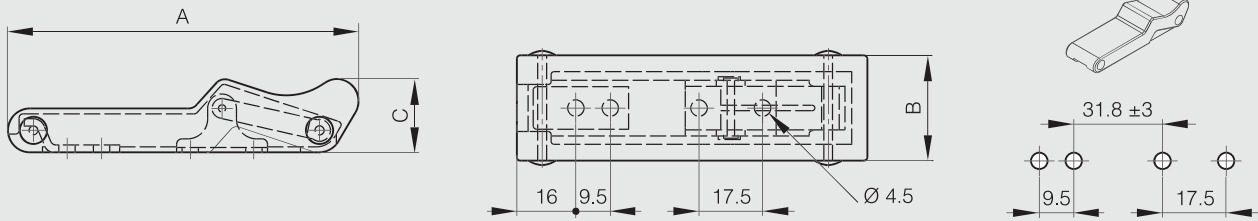

## Standard toggle latches

### Soft toggle latch

Part number	Material	Finish	A	B	C	Weight (g)
16-1-9006	elastomer	black	96.5	29	20	36

### Large soft toggle latch

Stainless steel strike.

Part number	Material	Finish	A	B	C	Weight (g)
16-1-9011	elastomer	black	151	45.7	29.5	130