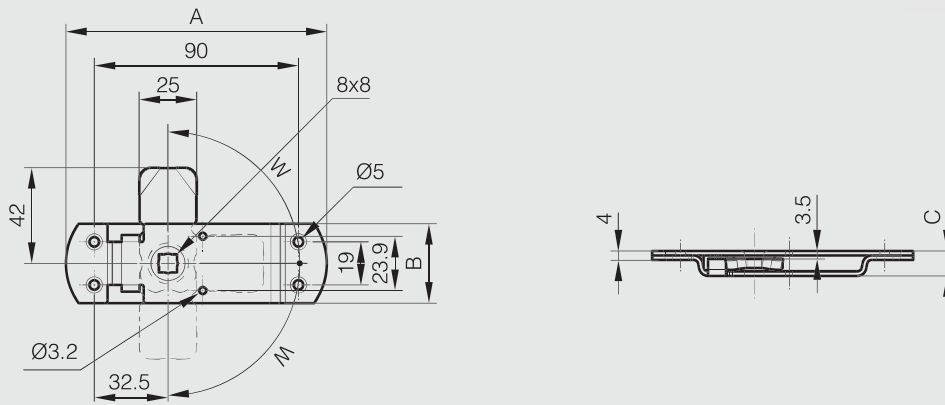

Budget latches

Heavy duty budget latch - square 8x8

Not handed. 3 indent positions.

Part number	Material	Finish	A	B	C	W	Weight (g)
NEW 16-1-4330	304 stainless steel	raw	115	35	11	90°	160

Common key for budget latches

STEEL

Part number	Material	Finish	A	B	Weight (g)
16-1-4083	steel	zinc plated	93	63.5	58