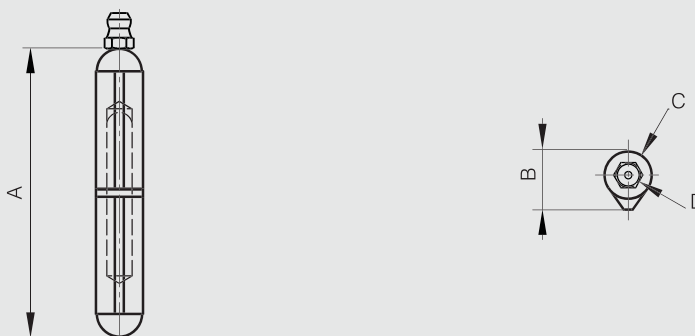

Round top weld-on steel hinges - steel pin - brass washer - with grease nipple

Fixed pin and washer.

Part number	Material	Finish	A	B	C	D	Weight (g)
14-7-3796	steel	raw	60	12	10	6	36
14-7-3786	steel	raw	80	16	13	8	84
14-7-3787	steel	raw	100	20	16	10	160
14-7-3788	steel	raw	120	20	16	11	195
14-7-3793	steel	raw	135	22.5	18	12	270
14-7-3789	steel	raw	150	25.5	20	13	390
14-7-3790	steel	raw	180	25.5	20	13	465
14-7-3791	steel	raw	200	29	23	16	660

Round top weld-on aluminium hinges - stainless steel pin - stainless steel washer

Part number	Material	Finish	A	B	C	D	Weight (g)
14-7-3815	aluminium	raw	60	12	10	6	20
14-7-3816	aluminium	raw	80	16	13	8	40
14-7-3817	aluminium	raw	100	20	16	10	75
14-7-3818	aluminium	raw	120	20	16	11	93