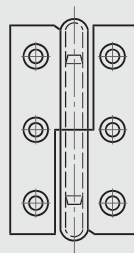

Lift-off hinges 50 x 30 mm

Part number	Material	Finish	A	B	C	D	F	G	S	Note	Weight (g)
14-7-3394	steel	nickel plated	50	30	1.3	4	6	34	3.6	type 1 / drilled	20
14-7-3395	steel	nickel plated	50	30	1.3	4	6	34	3.6	type 2 / drilled	20

14-7-3394

14-7-3395

Lift-off hinges 60 to 80 mm long

Part number	Material	Finish	A	B	C	D	E	F	G	S	Note	Weight (g)
14-7-3396	steel	nickel plated	60	40	1.5	4	5.5	7	46	4	type 1	35
14-7-3397	steel	nickel plated	60	40	1.5	4	5.5	7	46	4	type 2	35
14-7-3398	steel	nickel plated	68	45	1.5	4.5	6	8	54	4.5	type 1	46
14-7-3399	steel	nickel plated	68	45	1.5	4.5	6	8	54	4.5	type 2	46
14-7-3400	steel	nickel plated	80	50	1.5	5	7.2	9.2	62	4	type 1	59
14-7-3401	steel	nickel plated	80	50	1.5	5	7.2	9.2	62	4	type 2	59