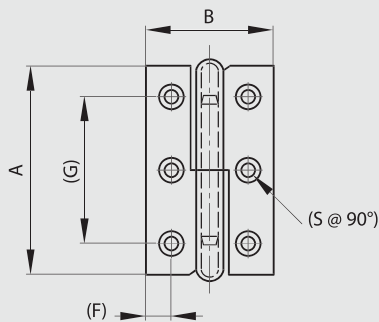

Lift-off hinges 50 x 30 mm

Part number	Material	Finish	A	B	C	D	F	G	S	Note	Weight (g)
14-7-3394	steel	nickel plated	50	30	1.3	4	6	34	3.6	type 1 / drilled	20
14-7-3395	steel	nickel plated	50	30	1.3	4	6	34	3.6	type 2 / drilled	20

14-7-3394

14-7-3395

Lift-off hinges 60 to 80 mm long

Part number	Material	Finish	A	B	C	D	E	F	G	S	Note	Weight (g)
14-7-3396	steel	nickel plated	60	40	1.5	4	5.5	7	46	4	type 1	35
14-7-3397	steel	nickel plated	60	40	1.5	4	5.5	7	46	4	type 2	35
14-7-3398	steel	nickel plated	68	45	1.5	4.5	6	8	54	4.5	type 1	46
14-7-3399	steel	nickel plated	68	45	1.5	4.5	6	8	54	4.5	type 2	46
14-7-3400	steel	nickel plated	80	50	1.5	5	7.2	9.2	62	4	type 1	59
14-7-3401	steel	nickel plated	80	50	1.5	5	7.2	9.2	62	4	type 2	59