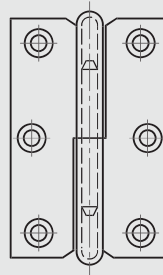

14-7-3397 & 14-7-3399 & 14-7-3401