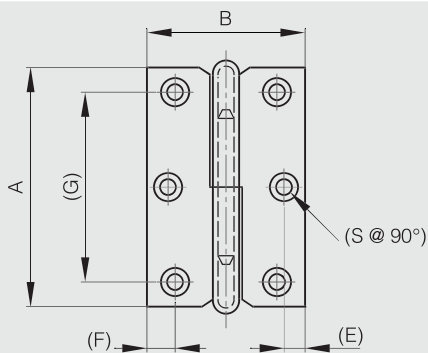

Lift-off hinges 50 x 30 mm

Part number	Material	Finish	A	B	C	D	F	G	S	Note	Weight (g)
14-7-3394	steel	nickel plated	50	30	1.3	4	6	34	3.6	type 1 / drilled	20
14-7-3395	steel	nickel plated	50	30	1.3	4	6	34	3.6	type 2 / drilled	20

14-7-3394

14-7-3395

Lift-off hinges 60 to 80 mm long

Part number	Material	Finish	A	B	C	D	E	F	G	S	Note	Weight (g)
14-7-3396	steel	nickel plated	60	40	1.5	4	5.5	7	46	4	type 1	35
14-7-3397	steel	nickel plated	60	40	1.5	4	5.5	7	46	4	type 2	35
14-7-3398	steel	nickel plated	68	45	1.5	4.5	6	8	54	4.5	type 1	46
14-7-3399	steel	nickel plated	68	45	1.5	4.5	6	8	54	4.5	type 2	46
14-7-3400	steel	nickel plated	80	50	1.5	5	7.2	9.2	62	4	type 1	59
14-7-3401	steel	nickel plated	80	50	1.5	5	7.2	9.2	62	4	type 2	59