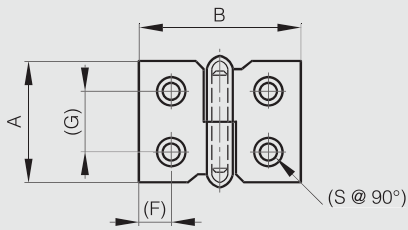

Lift-off hinges 30 mm long

Part number	Material	Finish	A	B	C	D	F	G	S	Note	Weight (g)
14-7-3390	steel	nickel plated	30	40	1.2	4	7.7	15	3	type 1	16
14-7-3391	steel	nickel plated	30	40	1.2	4	7.7	15	3	type 2	16

14-7-3390

14-7-3391

Lift-off hinges 40 mm long

Part number	Material	Finish	A	B	C	D	E	F	G	S	Note	Weight (g)
14-7-3392	steel	nickel plated	40	50	1.5	4	7.5	13	24	3	type 1	28
14-7-3393	steel	nickel plated	40	50	1.5	4	7.5	13	24	3	type 2	28