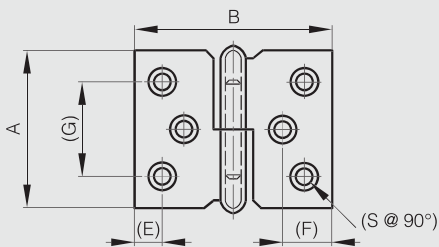

Lift-off hinges 30 mm long

Part number	Material	Finish	A	B	C	D	F	G	S	Note	Weight (g)
14-7-3390	steel	nickel plated	30	40	1.2	4	7.7	15	3	type 1	16
14-7-3391	steel	nickel plated	30	40	1.2	4	7.7	15	3	type 2	16

14-7-3390

14-7-3391

Lift-off hinges 40 mm long

Part number	Material	Finish	A	B	C	D	E	F	G	S	Note	Weight (g)
14-7-3392	steel	nickel plated	40	50	1.5	4	7.5	13	24	3	type 1	28
14-7-3393	steel	nickel plated	40	50	1.5	4	7.5	13	24	3	type 2	28