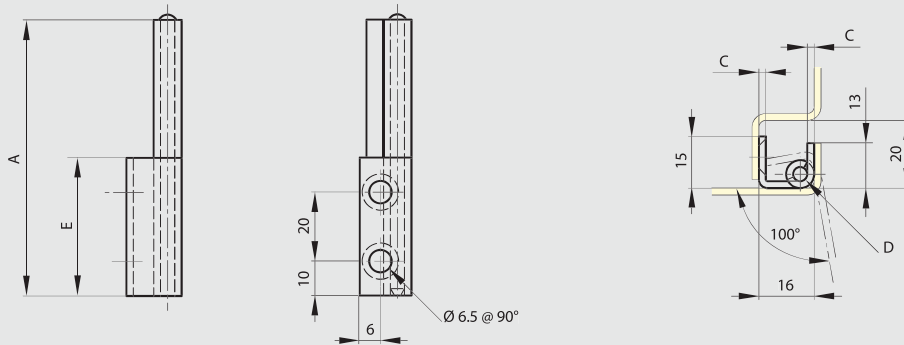

### Concealed pin hinges - 100° opening

Non handed fitting.

Removable pin in 304 stainless steel.

| Part number | Material            | Finish | A  | C | D | E  | Weight (g) |
|-------------|---------------------|--------|----|---|---|----|------------|
| 12-1-3537   | steel               | raw    | 80 | 2 | 4 | 40 | 45         |
| 12-1-3538   | 304 stainless steel | raw    | 80 | 2 | 4 | 40 | 45         |

### Concealed pin hinges - 120° opening

Non handed fitting.

Removable pin in 304 stainless steel.

| Part number | Material            | Finish | A  | C | D | E  | Weight (g) |
|-------------|---------------------|--------|----|---|---|----|------------|
| 12-1-3524   | steel               | raw    | 80 | 3 | 6 | 40 | 107        |
| 12-1-3528   | 304 stainless steel | raw    | 80 | 3 | 6 | 40 | 107        |